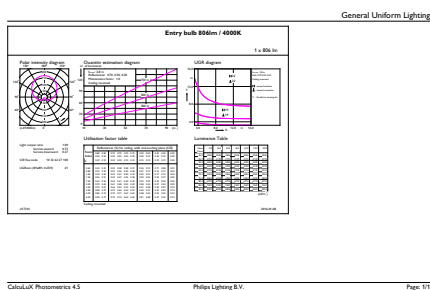

Photometrische Daten

CorePro LEDbulb ND 7.5-60W A60

CorePro LEDbulb ND 7.5-60W A60