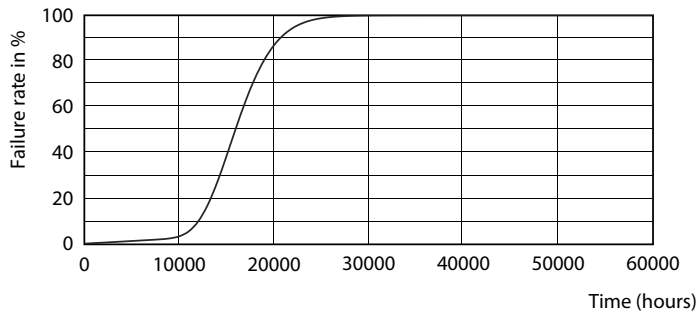

Lebensdauer

LEDbulb 40W E27 830 FR A60

LEDbulb 40W E27 830 FR A60