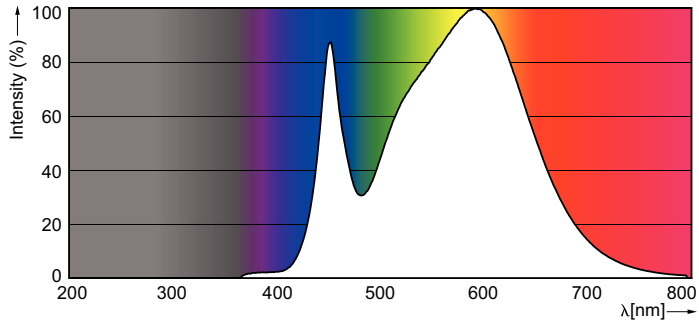

## Photometrische Daten

CorePro LEDbulb ND 7.5-60W A60

CorePro LEDbulb ND 7.5-60W A60

## Photometrische Daten