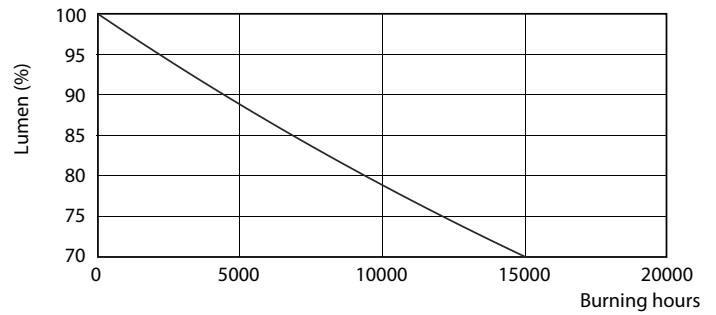

Lebensdauer

LEDbulb 40W E27 830 FR A60

LEDbulb 40W E27 830 FR A60